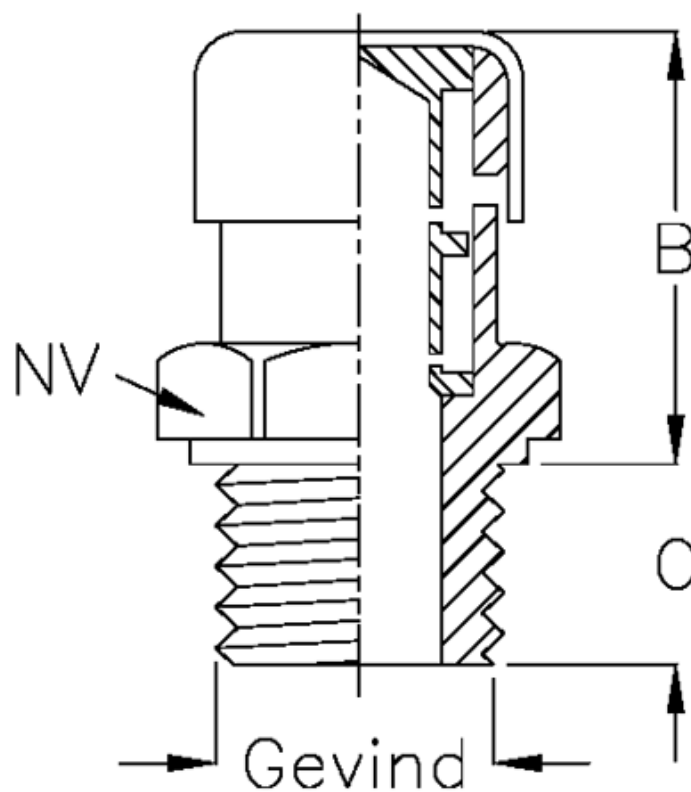

# Data Sheet

Article number: 21301478

Description: Breather plug w/labyrinth  
Type 30A 1/2 CONIC

## Measures

B = 19

C = 11

NV = 22

Thread = 1/2 CONIC